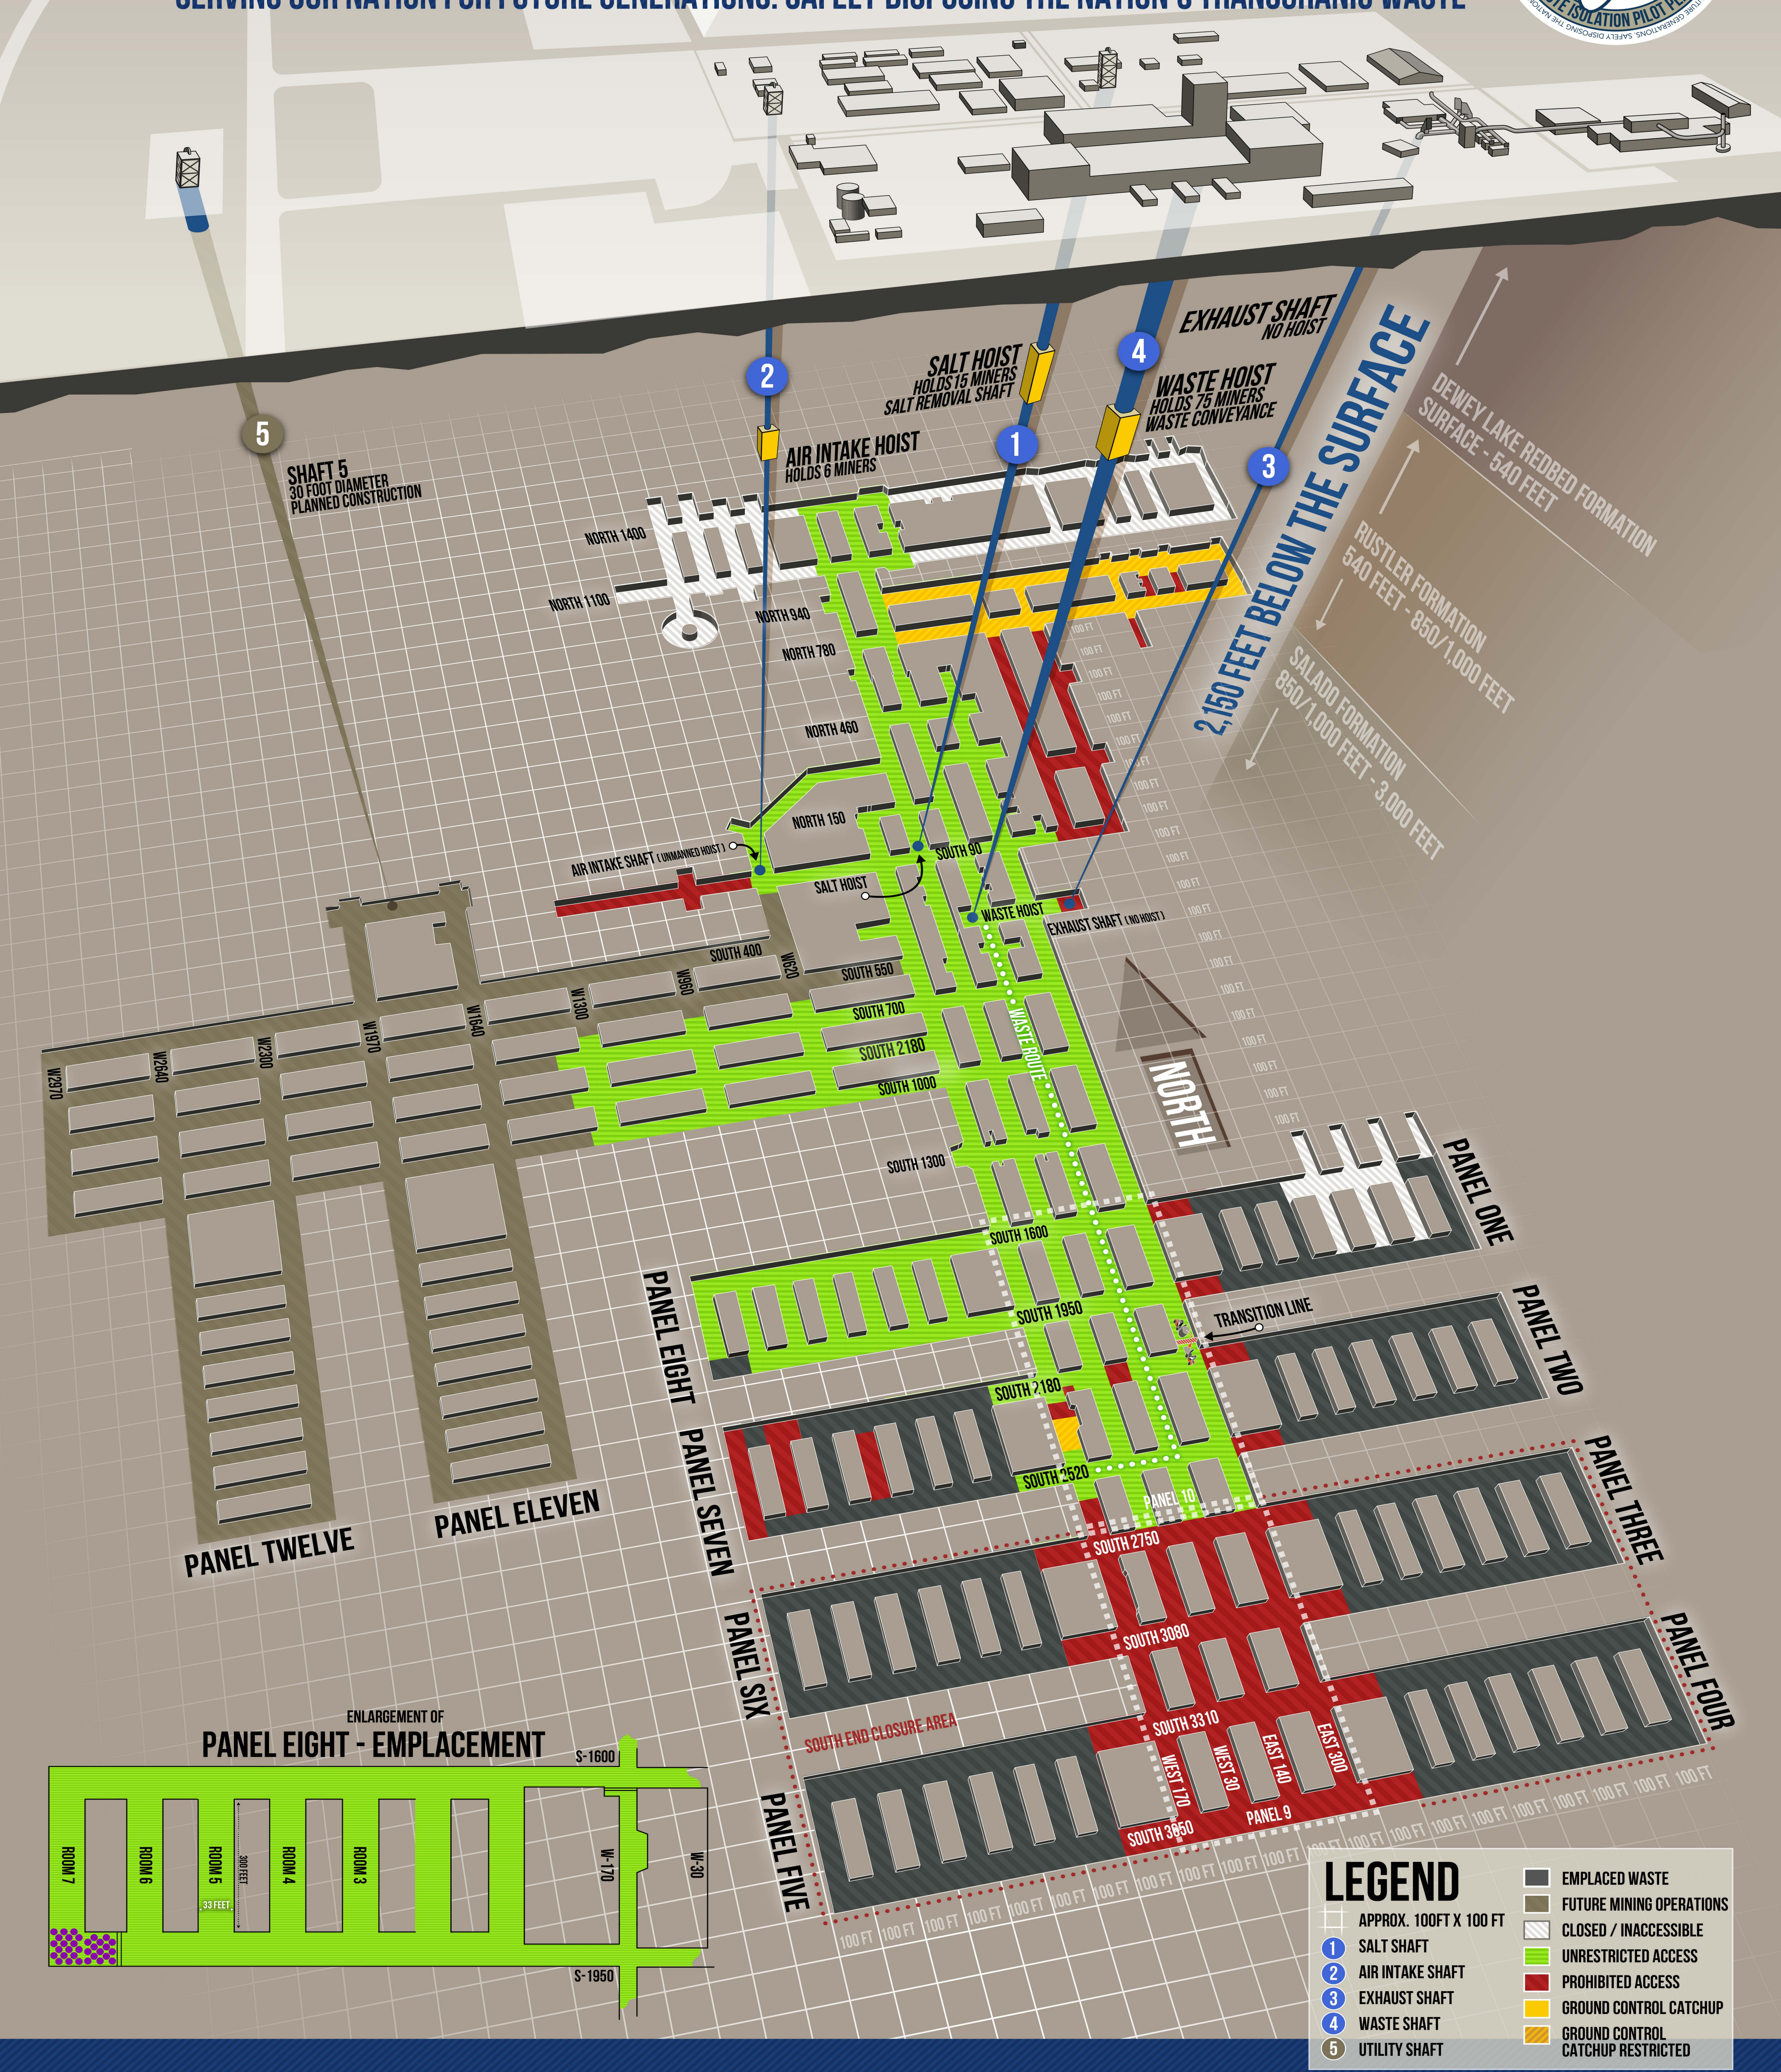

SURPLUS PLUTONIUM DISPOSITION PROGRAM: WASTE ISOLATION PILOT PLANT

WASTE ISOLATION PILOT PLANT

SERVING OUR NATION FOR FUTURE GENERATIONS. SAFELY DISPOSING THE NATION'S TRANSURANIC WASTE

ENLARGEMENT OF PANEL EIGHT - EMPLACEMENT

LEGEND	
	EMPLACED WASTE
	FUTURE MINING OPERATIONS
	CLOSED / INACCESSIBLE
	UNRESTRICTED ACCESS
	PROHIBITED ACCESS
	GROUND CONTROL CATCHUP
	GROUND CONTROL CATCHUP RESTRICTED
	SALT SHAFT
	AIR INTAKE SHAFT
	EXHAUST SHAFT
	WASTE SHAFT
	UTILITY SHAFT