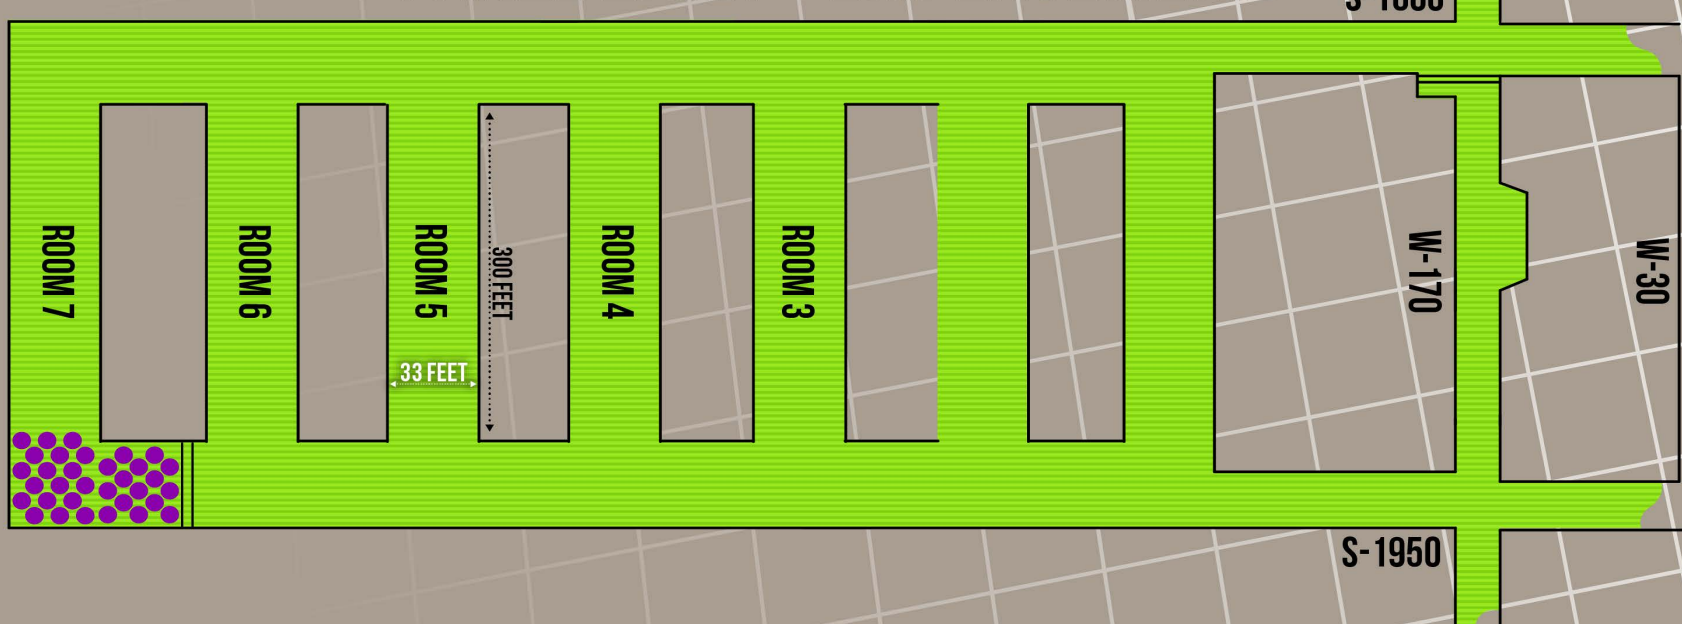

SURPLUS PLUTONIUM DISPOSITION PROGRAM: WASTE ISOLATION PILOT PLANT

WASTE ISOLATION PILOT PLANT

SERVING OUR NATION FOR FUTURE GENERATIONS. SAFELY DISPOSING THE NATION'S TRANSURANIC WASTE

ENLARGEMENT OF PANEL EIGHT - EMPLACEMENT

LEGEND	
	EMPLACED WASTE
	FUTURE MINING OPERATIONS
	CLOSED / INACCESSIBLE
	UNRESTRICTED ACCESS
	PROHIBITED ACCESS
	GROUND CONTROL CATCHUP
	GROUND CONTROL CATCHUP RESTRICTED
	SALT SHAFT
	AIR INTAKE SHAFT
	EXHAUST SHAFT
	WASTE SHAFT
	UTILITY SHAFT