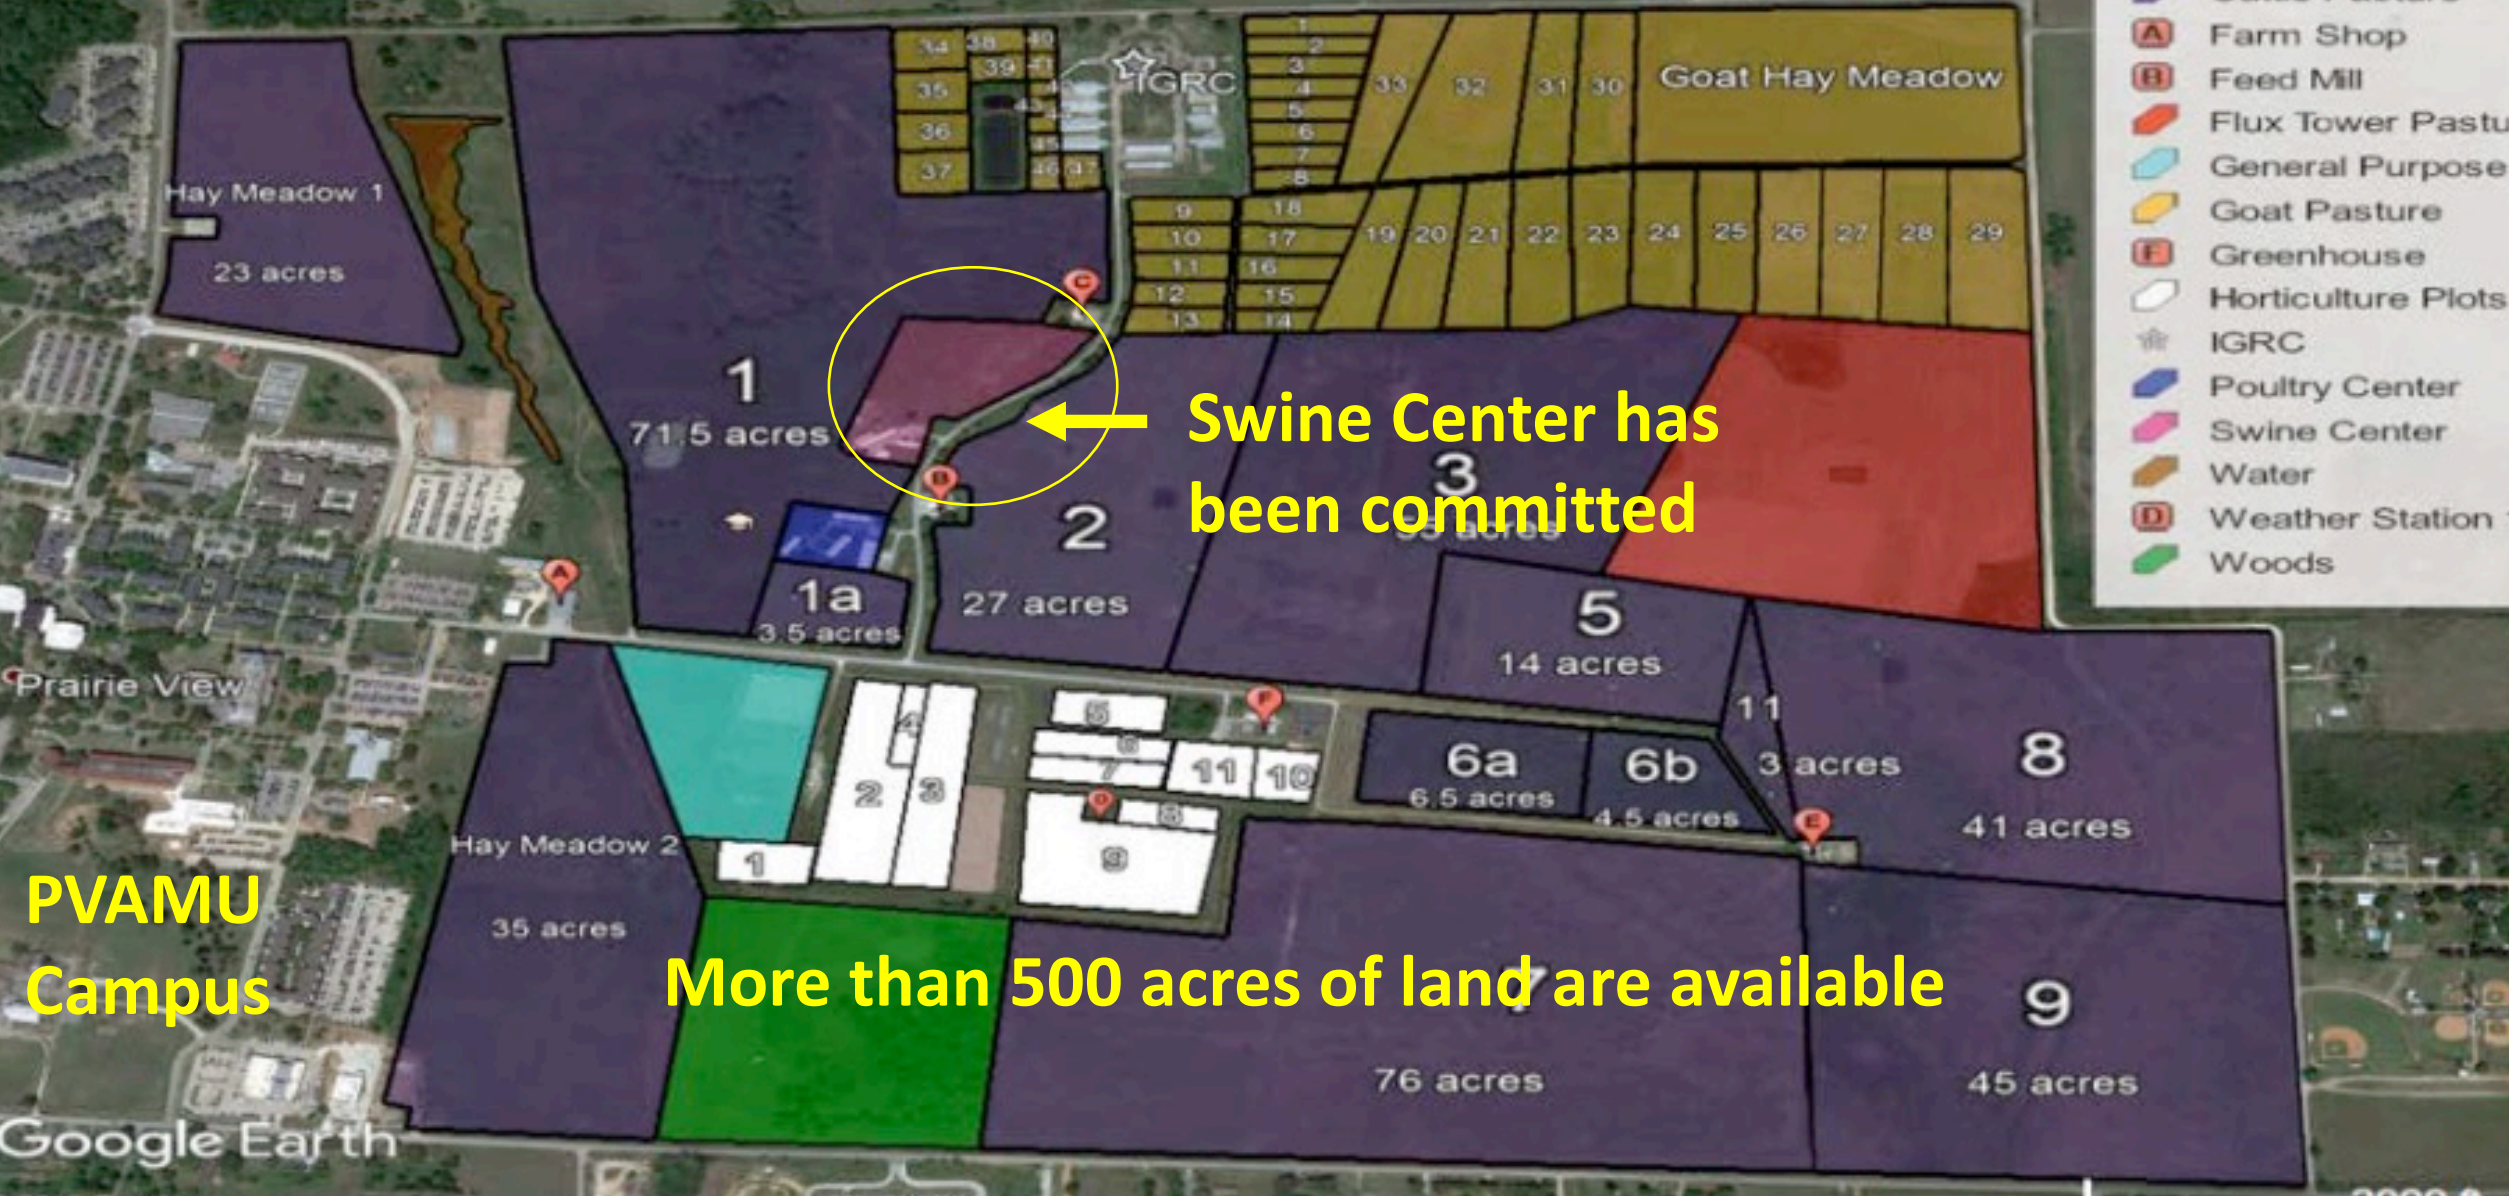

Ike Levine, CEO the Algae Foundation

Ali Fares, Professor of Food Energy and Water Systems, PVAMU

Prairie View A&M University, the second oldest public institution of higher education in Texas, originated in the Texas Constitution of 1876. An 1890 Land Grant University with agriculture and engineering focus

FARM MAP 2021

- Legend**
- C Calf and Hay Barn
 - E Cattle Chute
 - Cattle Pasture
 - A Farm Shop
 - B Feed Mill
 - Flux Tower Pasture
 - General Purpose P
 - Goat Pasture
 - F Greenhouse
 - H Horticulture Plots
 - IGRC
 - Poultry Center
 - Swine Center
 - Water
 - D Weather Station 1
 - Woods

Swine Center has been committed

PVAMU Campus

More than 500 acres of land are available

PVAMU committed all this plus 150K

Labs

Raceways

Offices

Future Green Houses